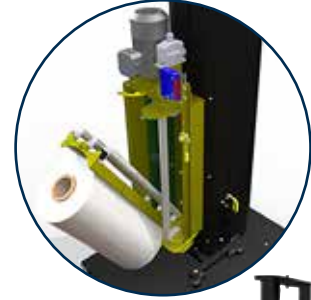

- 1. Simply select light or strong wrapping and then press the start button.**
 - If necessary, the wrapping can be paused using the pause function. This is useful for loading products or fitting a top sheet.
 - A photocell automatically recognizes the height of the pallet.
 - The film roll is easy to change.

Pre-stretching of the wrapping film brings significant savings

- 2. Efficient motorized Power Pre Stretch system.**
 - Fixed pre stretch level, up to 300 %.
 - Consistency of film consumption.
 - Consistency of packaging quality.

The tension of the wrapping film is easy to adjust

- 3. Suitable tension for each product.**
 - The tension of wrapping film may be easily adjusted to suit the wrapping required by the product and the desired stability during transport.
 - The film can be fed manually with the help of a button in order to attach the film to the product pallet.

Turntable

- 4. The rotation of the table is controlled with a frequency converter, which reduces mechanical stress and maintenance.**
 - The stepless adjustment of the rotation speed and the soft start enable the wrapping of even unstable product pallets.
 - The turn table always stops in the same location that enables the use of a ramp, which is available as an option.
 - Available also as an FS version, enabling the use of pallet jacks.